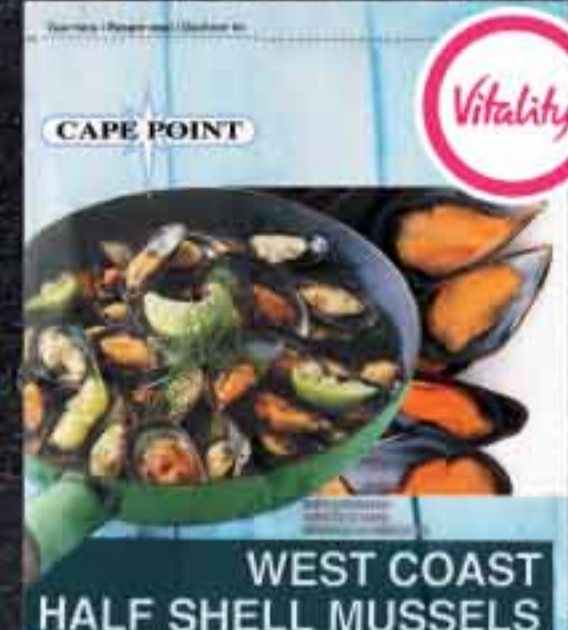

89⁹⁹ per kg
 Championship Thick/Thin Boerewors/Boerie Bites

119⁹⁹ per kg
 Beef Prego Steak

159⁹⁹ per kg
 Simple Truth Lamb Braai Chops

QUALITY SEAFOOD AT HARBOUR PRICES

15⁹⁹ per 100g
 West Coast Soles Extra Large